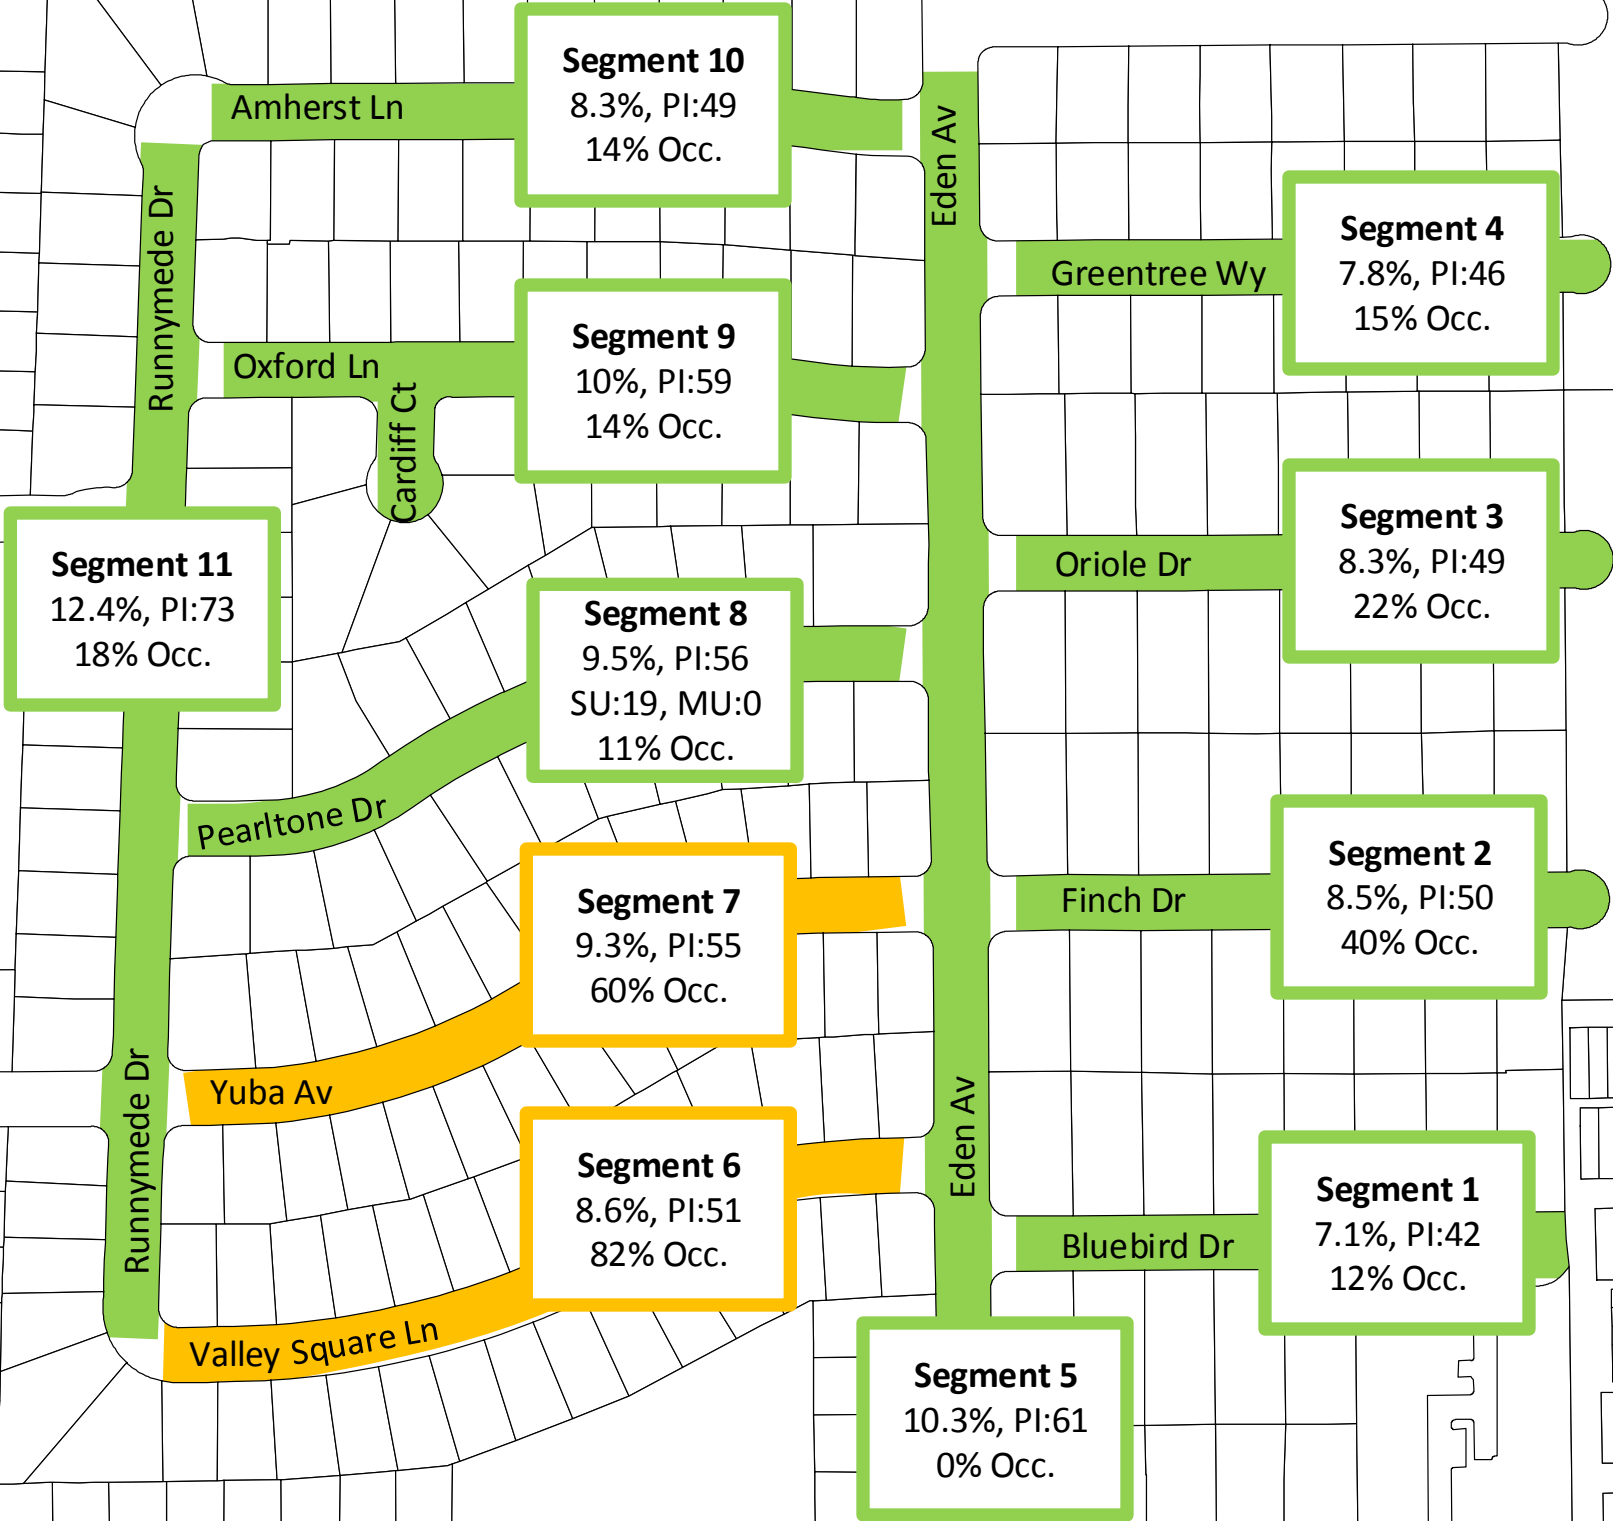

Eden Zone
June 28th, 2016 Tue. 6:00 AM
Total Parking Inventory: 591
Total Vehicles Counted: 152

Segment Information
Segment #
Segment % w/in Zone, Parking Inventory
% Parking Occupancy

Parking Occupancy

- Highly Impacted (≥ 85% Occupancy)
- Well Utilized (50-85%)
- Partially Utilized (<50%)

Winchester Bl

Payne Av